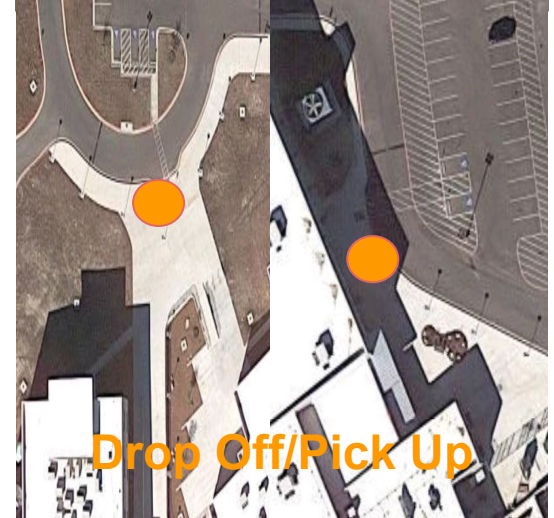

SSMS Traffic Flow

follow **YELLOW** arrows

SSMS Drop Off and Pick Up

SSMS Parking

MAROON LOT: **BUSES** and **ADMIN** and event parking. **Visitor** parking 9:15 am - 2:15 pm

BLACK LOT: **Staff** and athletics and **event** parking

BLUE LOT: **Staff** and athletics and **event** parking

GREEN LOT: **SSES STAFF** and event Parking

YELLOW LOT: **SSES STAFF** and **VISITOR** parking. **BIKE** corral