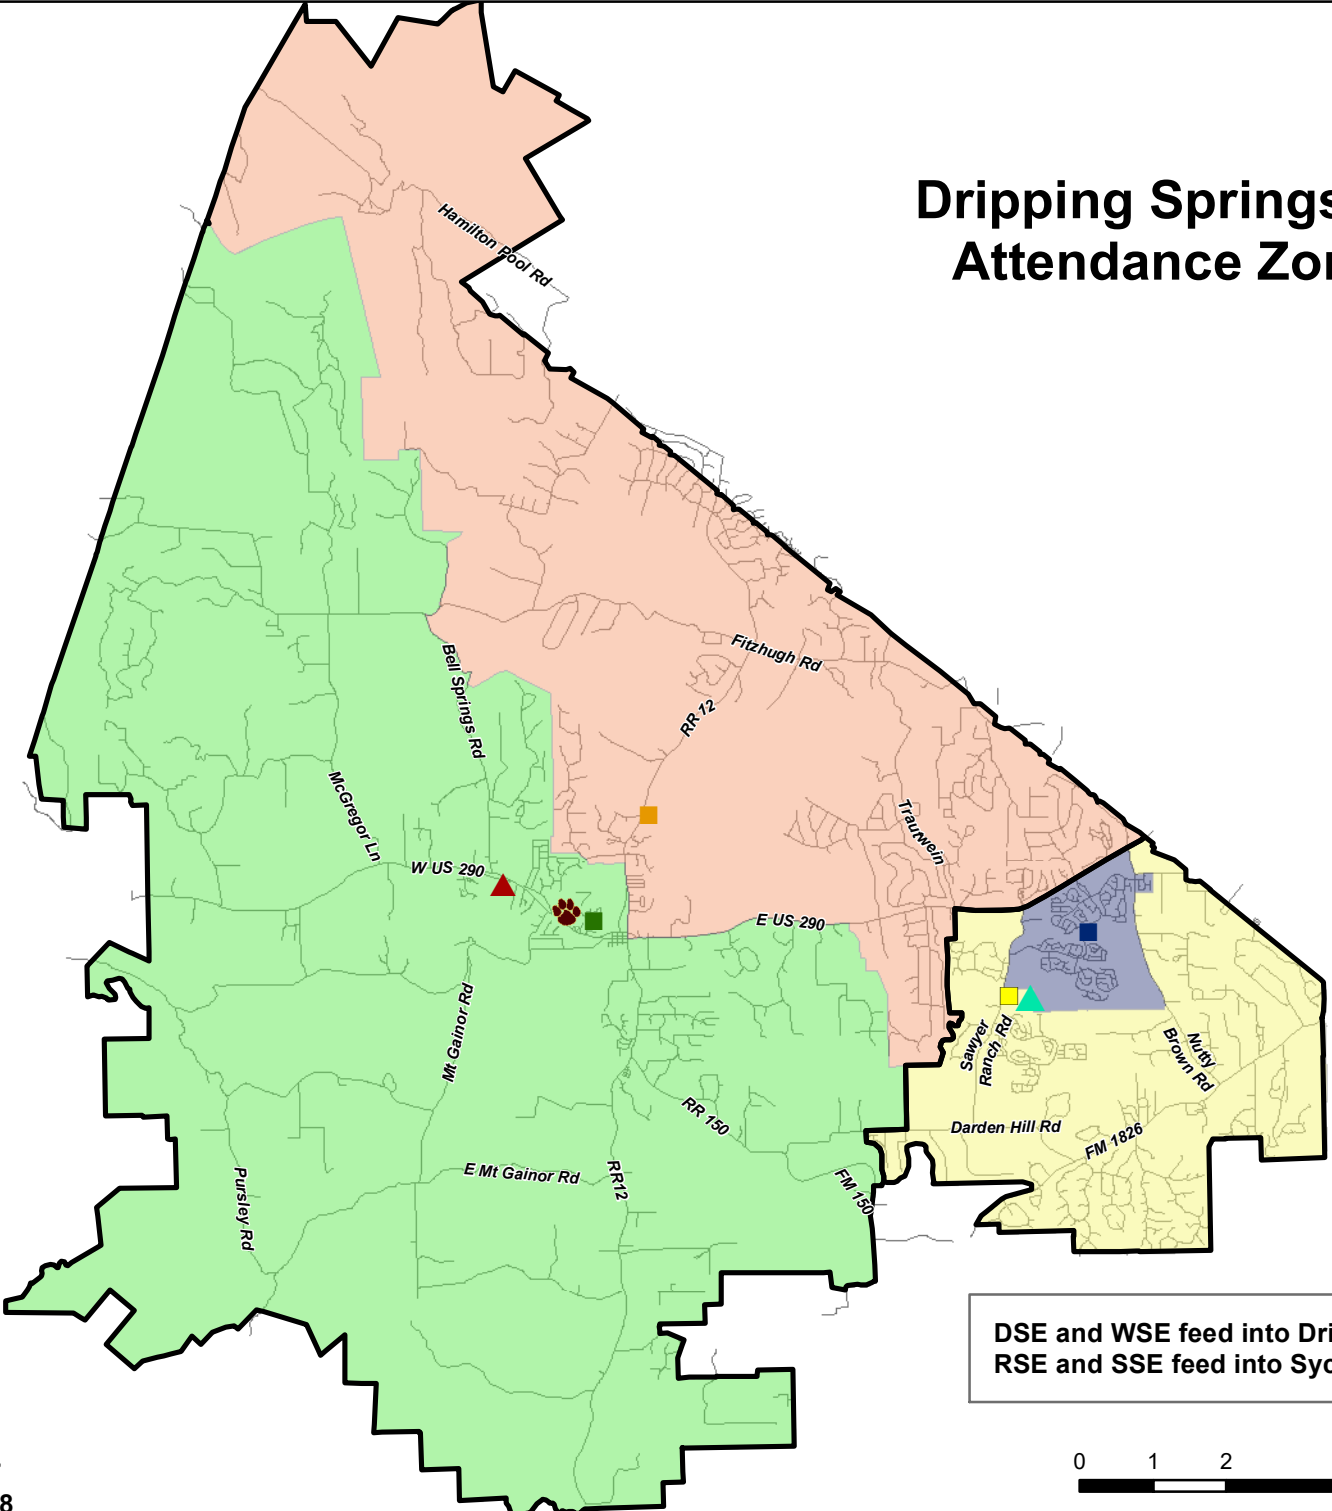

Dripping Springs ISD Attendance Zones

- Dripping Springs Elementary School
 - Rooster Springs Elementary School
 - Sycamore Springs Elementary School
 - Walnut Springs Elementary School
 - ▲ Dripping Springs Middle School
 - ▲ Sycamore Springs Middle School
- Elementary School Zones**
- Dripping Springs
 - Rooster Springs
 - Sycamore Springs
 - Walnut Springs
- Middle School Zones**
- Middle School Zones
- High School**
- 🐾 Dripping Springs High School

**DSE and WSE feed into Dripping Springs Middle School
RSE and SSE feed into Sycamore Springs Middle School**

Adopted 2/27/17
Effective 2017-18